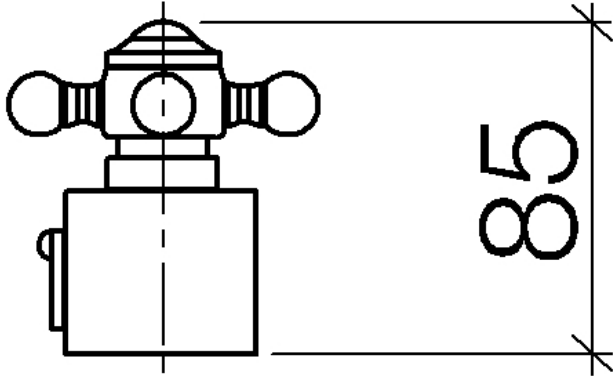

## MADISON Temperature control handle - Brushed Platinum

---

MADISON

11 420 360

11 420 360

11 420 360

Parts for other finishes can be found here: [Chrome](#)

Spare parts list

No.	Item Number	Name	Quantity used	Delivery time
1	09 20 36 005-06	handle	1	10
2	09 26 01 016 90	accessories	1	2
3	09 20 83 006 90	handle	1	2
4	09 24 03 119 90	nipple	1	2
6	09 20 36 004-06	handle	4	10
7	90 30 30 027 00 90	screw	1	2
8	09 30 33 004 90	screw	1	2
10	90 21 33 020 00 90	handle	1	2