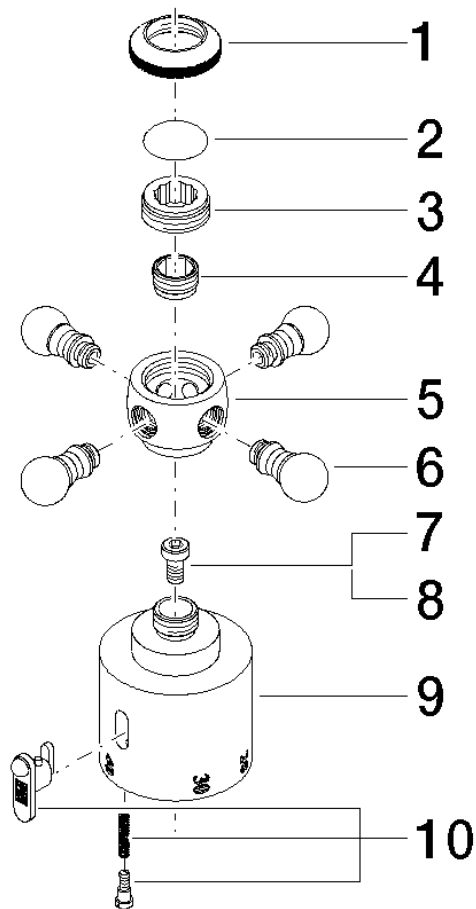

## MADISON Temperature control handle - Brushed Platinum

---

MADISON

11 420 360

11 420 360

11 420 360

Parts for other finishes can be found here: [Chrome](#)

Spare parts list

No.	Item Number	Name	Quantity used	Delivery time
1	09 20 36 005-06	handle	1	10
2	09 26 01 016 90	accessories	1	2
3	09 20 83 006 90	handle	1	2
4	09 24 03 119 90	nipple	1	2
6	09 20 36 004-06	handle	4	10
7	90 30 30 027 00 90	screw	1	2
8	09 30 33 004 90	screw	1	2
10	90 21 33 020 00 90	handle	1	2